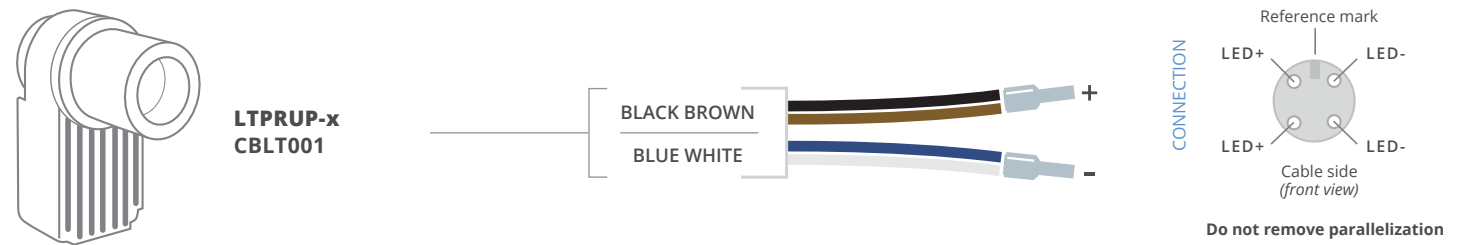

WIRING FOR OPTO ENGINEERING HIGH POWER LED LIGHTS

Wiring - LTDMLA domes + Low angles

Wiring - LTDM domes

Wiring - LTLA Low angles

Wiring - LTPRUP Pattern projectors

Wiring - LTBP Backlights