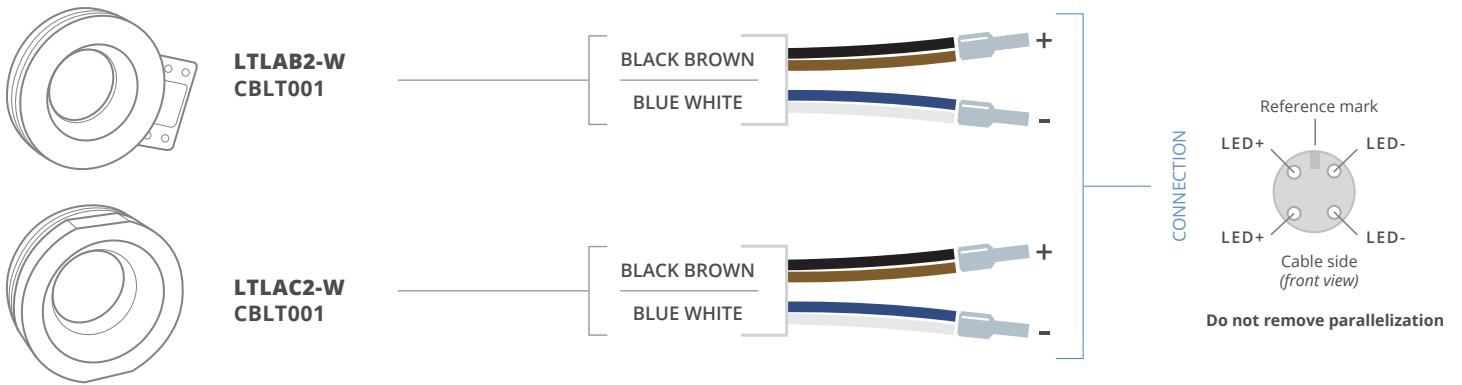

WIRING FOR OPTO ENGINEERING HIGH POWER LED LIGHTS

Wiring - LTDMLA domes + Low angles

Wiring - LTDM domes

Wiring - LTLA Low angles

Wiring - LTPRUP Pattern projectors

Wiring - LTBP Backlights