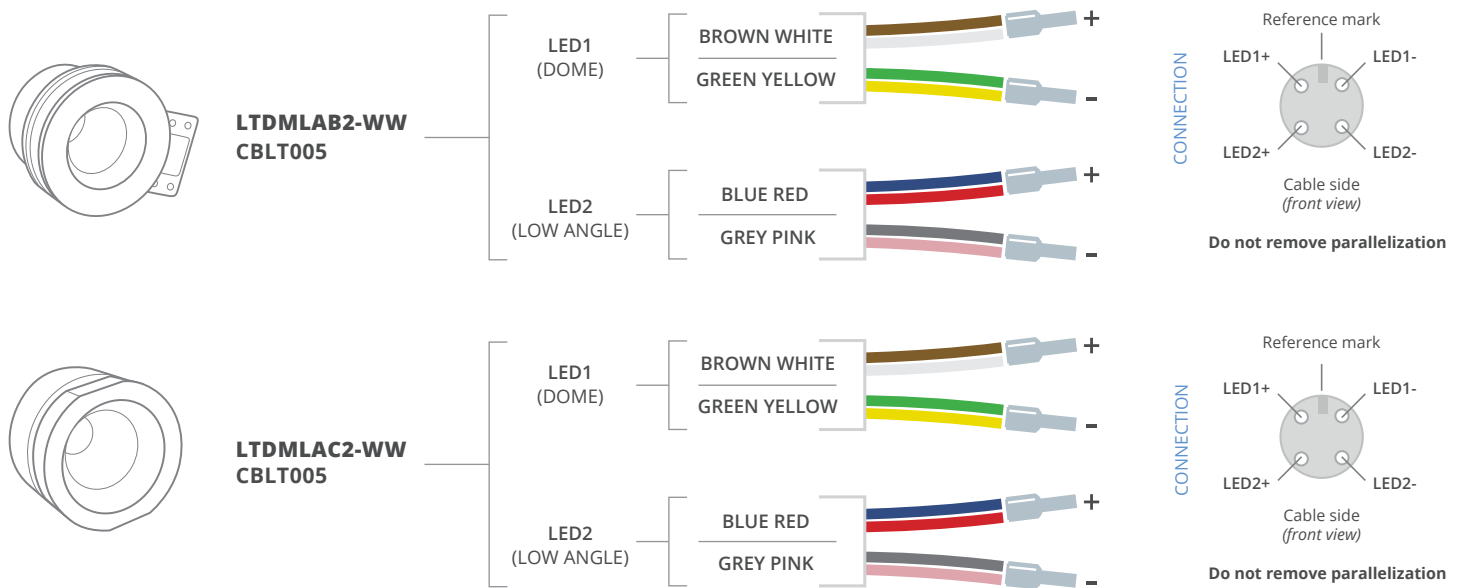

WIRING FOR OPTO ENGINEERING HIGH POWER LED LIGHTS

Wiring - LTDMLA domes + Low angles

Wiring - LTDM domes

Wiring - LTLA Low angles

Wiring - LTPRUP Pattern projectors

Wiring - LTBP Backlights