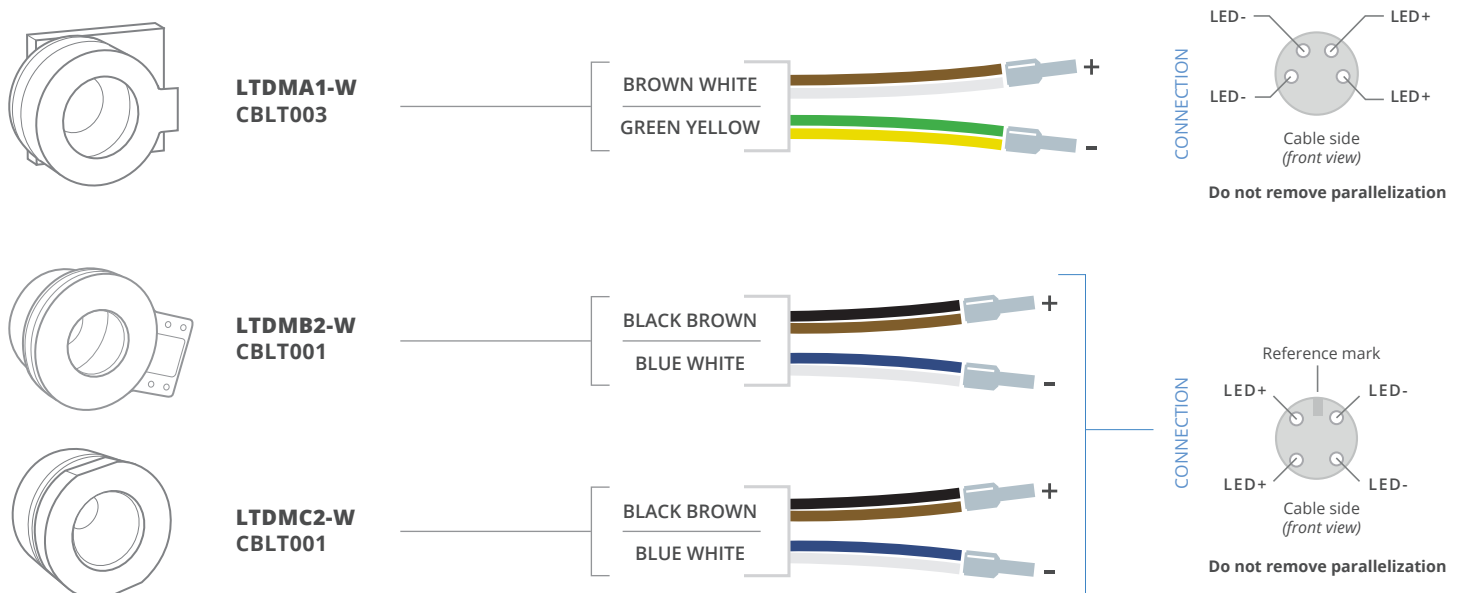

WIRING FOR OPTO ENGINEERING HIGH POWER LED LIGHTS

Wiring - LTDMLA domes + Low angles

Wiring - LTDM domes

Wiring - LTLA Low angles

Wiring - LTPRUP Pattern projectors

Wiring - LTBP Backlights